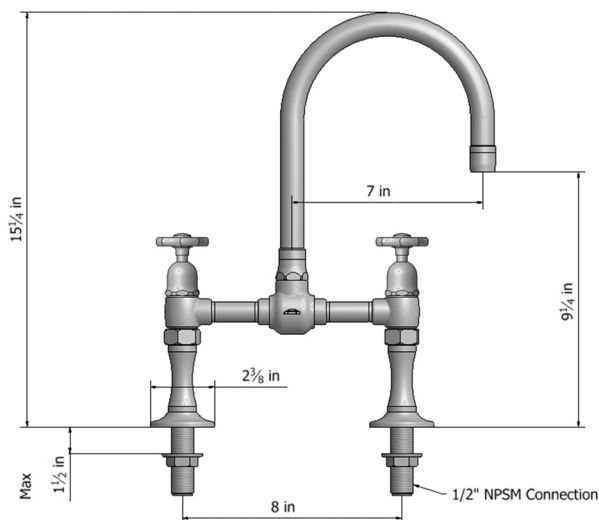

SPECIFICATION DRAWING: